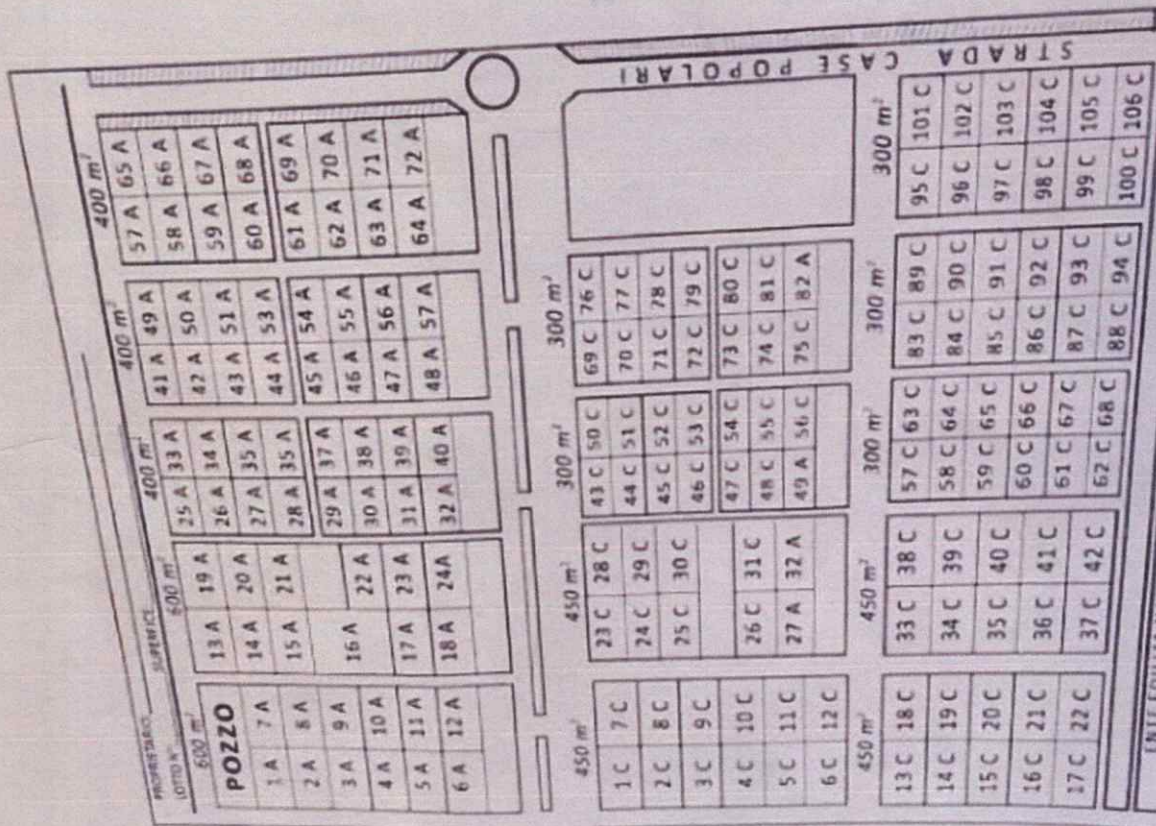

(1) 19/04/69

8/03/11/74M

ENTE EDILIZIA NAZIONALE
NATIONAL HOUSING AGENCY
PIAZZA TRIN DALLI
00187 ROMA (RM)
SCALA 1:2000
5814 S-85-69